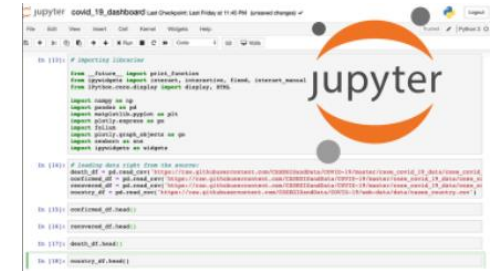

Copernicus Marine Toolbox

PROGRAMME OF
THE EUROPEAN UNION

implemented by

**MERCATOR
OCEAN**
INTERNATIONAL

Overview

Retrieve metadata information

Subset datasets to extract only the parts of interest

Apply simple or advanced filters

No quotas on volume size or bandwidth

Login

Get

Command Line Interface

Python (API)

Describe

Subset