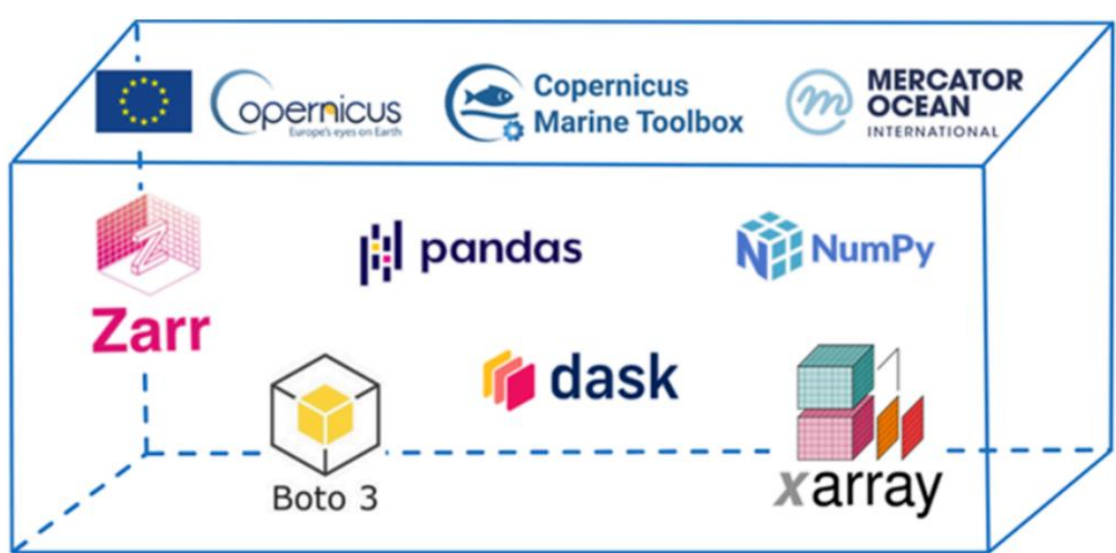

Copernicus Marine Toolbox

PROGRAMME OF
THE EUROPEAN UNION

implemented by

**MERCATOR
OCEAN**
INTERNATIONAL

Overview

Retrieve metadata information

Subset datasets to extract only the parts of interest

Apply simple or advanced filters